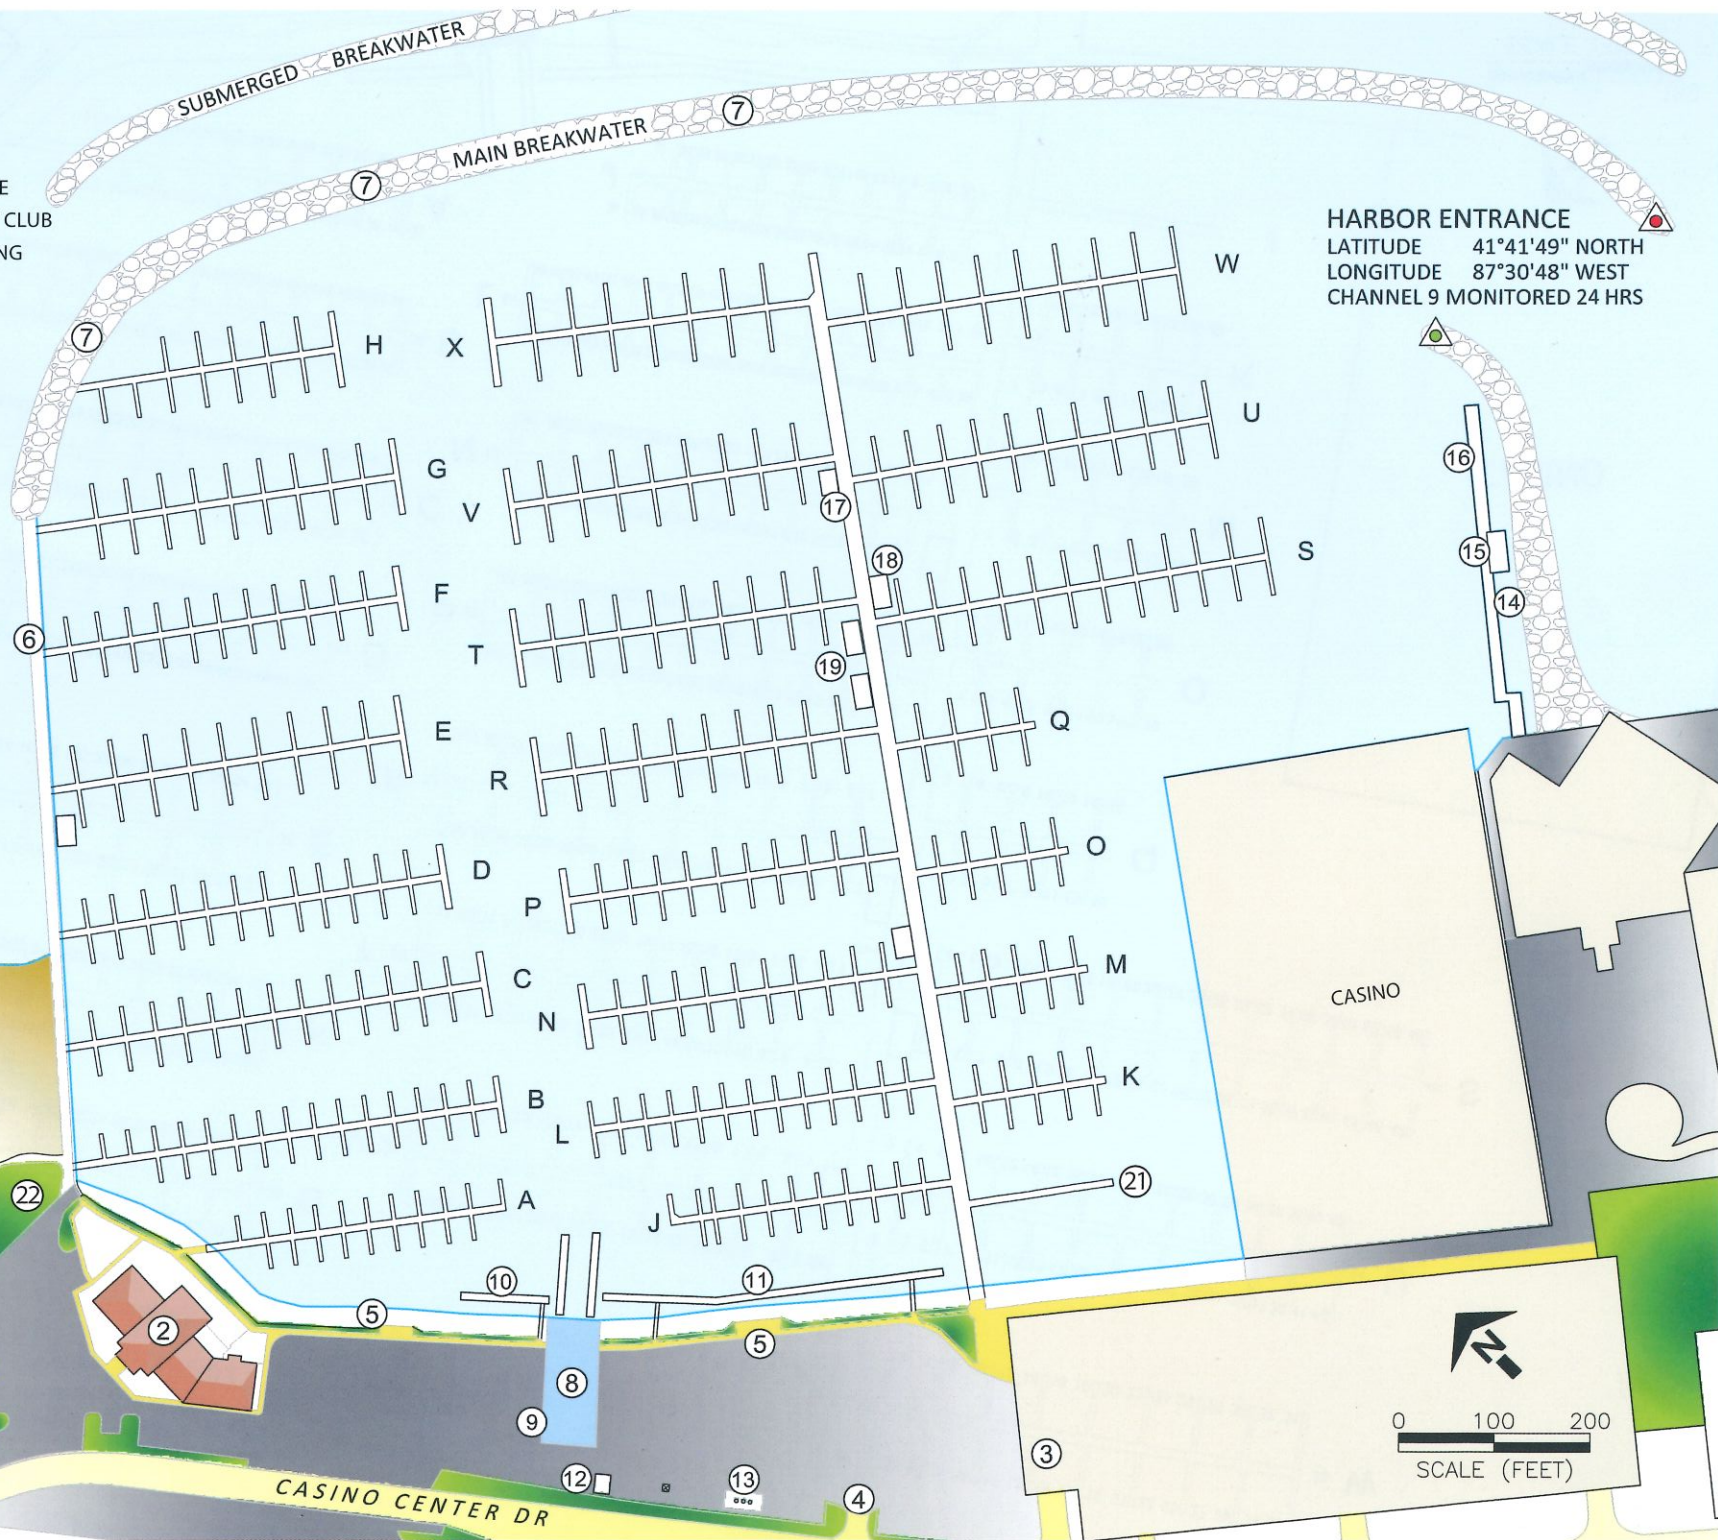

- ① ENTRANCE/GUARD HOUSE
- ② MARINA PAVILION/YACHT CLUB
- ③ GARAGE/BOATER'S PARKING
- ④ AUTOMATIC EXIT GATE
- ⑤ OVERLOOKS
- ⑥ PROMENADE
- ⑦ FISHING PIERS
- ⑧ BOAT LAUNCH
- ⑨ KLEEN-A-POTTIE
- ⑩ MAST STEP CRANE
- ⑪ COURTESY DOCK
- ⑫ FISH CLEANING STATION
- ⑬ BOAT WASHDOWN AREA
- ⑭ PUMP OUT
- ⑮ MINI-MART
- ⑯ FUEL PIER
- ⑰ SAILING PROGRAM
- ⑱ REST ROOMS
- ⑲ REST ROOMS/SHOWERS/ LAUNDRY
- ⑳ BIRD SANCTUARY
- ㉑ JET SKI
- ㉒ EV CHARGING STATION

**HARBOR ENTRANCE**  
 LATITUDE 41°41'49" NORTH  
 LONGITUDE 87°30'48" WEST  
 CHANNEL 9 MONITORED 24 HRS

FUEL PIER

1 3 5 7 9 11 13 15 17 19 21  
2 4 6 8 10 12 14 16 18 20 22 24 26 28 30

23 H

30 28 26 24 22 20 18 16 14 12 10 8 6 4 2  
29 27 25 23 21 19 17 15 13 11 9 7 5 3 1 1A

31 X

01 3 5 7 9 11 13 15 17 19 21 23 25 27 29 31 35  
2 4 6 8 10 12 14 16 18 20 22 24 26 28 30 32 34

36 W

1 3 5 7 9 11 13 15 17 19 21 23 25 27 29 31 33 35 37  
2 4 6 8 10 12 14 16 18 20 22 24 26 28 30 32 34 36 38